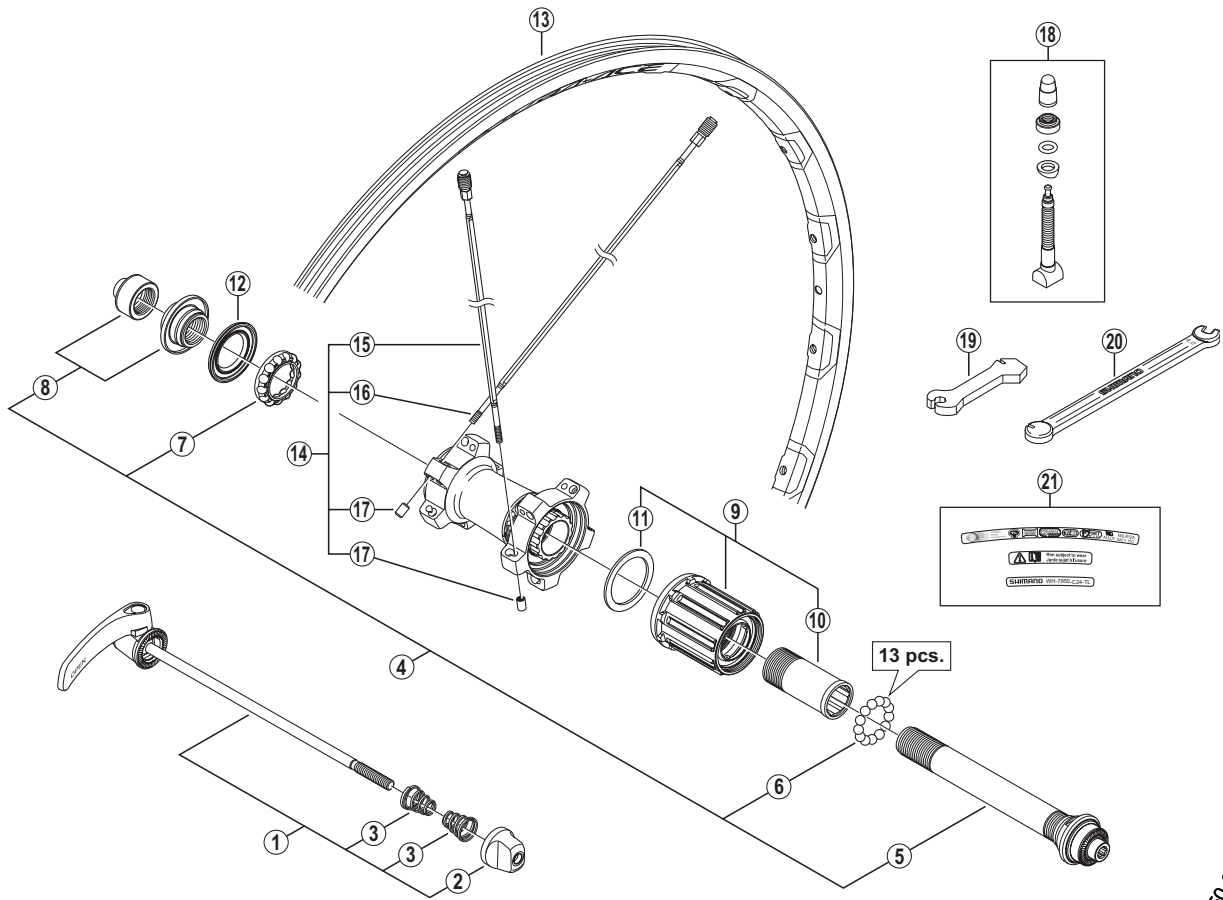

DURA-ACE Rear Wheel
WH-7850-C24-TL-R 8/9/10-Speed

• Over Lock Nut Dimension: 130 mm (5-1/8")

ITEM NO.	SHIMANO CODE NO.	DESCRIPTION	INTERCHANGEABILITY
1	Y3B990100	Complete Quick Release 163 mm (6-13/32")	A
2	Y25R98020	Quick Release Nut	A
3	Y23321000	Volute Spring	A
4	Y3D198020	Complete Hub Axle	A
5	Y3D198030	Hub Axle Unit	A
6	Y00091270	Stainless Ball (3/16") 22 pcs.	A
7	Y25R98080	Ball Retainer (3/16")	A
8	Y3D198040	Left Hand Lock Nut (M14) & Cone (M14) w/Dust Cap	A
9	Y3CN98080	Complete Freewheel Body w/Body Fixing Bolt	A
10	Y3CN17000	Body Fixing Bolt	A
11	Y3CN07000	Freewheel Body Washer	A
12	Y26D10000	Seal Ring	A
* 13	EWHRIM2GRECD	Rim {20H}	
14	EWHSPOKE1RB1	Spoke Unit {Spoke (304 mm x 10 pcs. & 306 mm x 10 pcs.) / Spoke Plug (20 pcs.) / Washer (20 pcs.) / Hub Nut (20 pcs.)}	A
15	Y4DS98040	Right Hand Spoke (304 mm) w/Plug & Washer	A
16	Y4DS98050	Left Hand Spoke (306 mm) w/Plug & Washer	A
17	Y4CK89000	Hub Nut	A
18	Y4DS98060	Valve Unit	A
19	Y4CK19000	Spoke Plug Wrench	A
20	Y4DK89000	TL-WH78 Nipple Wrench	A
21	Y4F598020	Rim Sticker Unit	

A: Same parts.

B: Parts are usable, but differ in materials, appearance, finish, size, etc.

Absence of mark indicates non-interchangeability.

Feb.-2010-2978A

© Shimano Inc. I

Specifications are subject to change without notice.