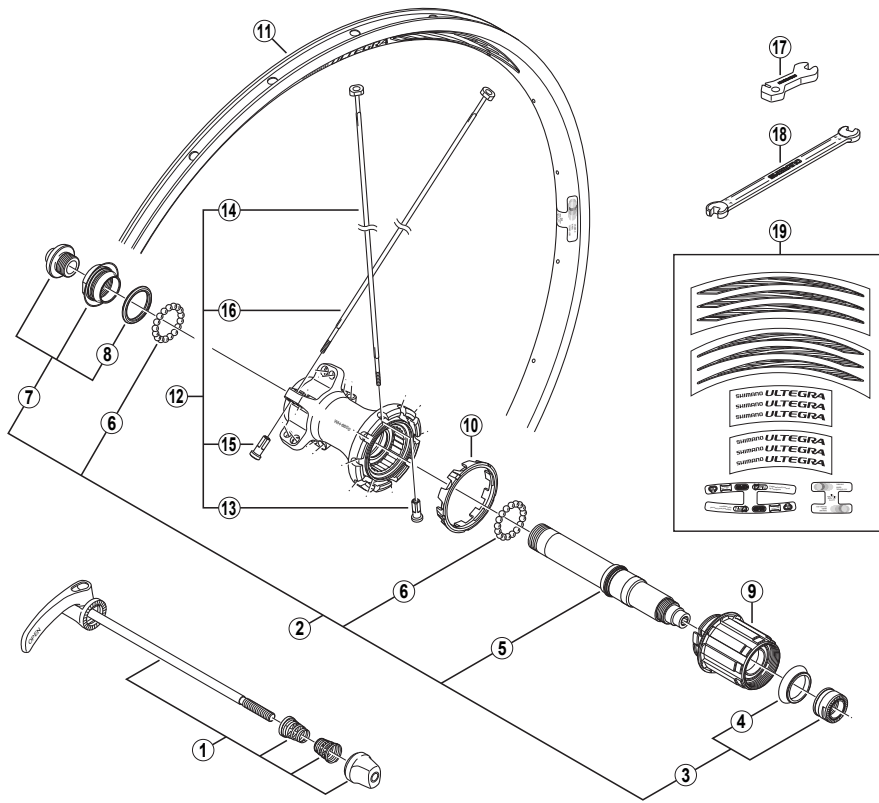

ULTEGRA Rear Wheel (10-Speed)

WH-6600-R Silver Version

WH-6600-G-R Ice Grey Version

• Over Lock Nut Dimension: 130 mm (5-1/8")

WH-R601
WH-5600
WH-R561

ITEM NO.	SHIMANO CODE NO.	DESCRIPTION	INTERCHANGEABILITY
1	Y-4CP 98100	Complete Quick Release 163 mm (6-13/32") for WH-6600	B B B
	Y-4CP 98110	Complete Quick Release 163 mm (6-13/32") for WH-6600-G	
2	Y-4CF 98050	Complete Hub Axle 121.5 mm	A
3	Y-4BR98080	Right Hand Lock Nut (M15) & Seal Ring	A
4	Y-4BR20000	Seal Ring for Right Hand Lock Nut	A
5	Y-4BR98090	Hub Axle 121.5 mm	A
6	Y-4BR98130	Steel Ball (5/32") 34 pcs.	A
7	Y-4CF 98060	Left Hand Lock Nut Unit	A
8	Y-4BR17000	Left Hand Seal Ring	A
9	Y-4BR98120	Complete Freewheel Body	A
10	Y-4BR21000	Hub Body Cap	A
* 11	E-WHRIM1DREAC	Rim for WH-6600 {20H / Silver / Anodized / Clincher}	
	E-WHRIM1DREGC	Rim for WH-6600-G {20H / Ice Grey / Anodized / Clincher}	
12	E-WHSPOKE1GB1	Spoke Unit for WH-6600 {Spoke (Silver / 272 mm x 10 pcs. & 300 mm x 10 pcs.) / Spoke Washer (20 pcs.) / Right Hand Nipple (10 pcs.) / Left Hand Nipple (10 pcs.)}	B
	E-WHSPOKE1HB1	Spoke Unit for WH-6600-G {Spoke (Black / 272 mm x 10 pcs. & 300 mm x 10 pcs.) / Spoke Washer (20 pcs.) / Right Hand Nipple (10 pcs.) / Left Hand Nipple (10 pcs.)}	
13	Y-012 Z4200	Right Hand Nipple (Silver) for WH-6600	B B B
	Y-012 Z4205	Right Hand Nipple (Black) for WH-6600-G	
14	Y-4CP 98030	Right Hand Spoke (272 mm/Silver) w/Washer for WH-6600	B
	Y-4CF 98080	Right Hand Spoke (272 mm/Black) w/Washer for WH-6600-G	
15	Y-4A0 03000	Left Hand Nipple (Silver) for WH-6600	B B B
	Y-012 Z4005	Left Hand Nipple (Black) for WH-6600-G	
16	Y-4CP 98040	Left Hand Spoke (300 mm/Silver) w/Washer for WH-6600	B B B
	Y-4CF 98090	Left Hand Spoke (300 mm/Black) w/Washer for WH-6600-G	
17	Y-4A0 08000	Nipple Wrench	A A
18	Y-4A0 14000	TL-WH77 Nipple Wrench	A A
19	Y-4CP 98050	Rim Sticker Unit for WH-6600	
	Y-4CP 98120	Rim Sticker Unit for WH-6600-G	